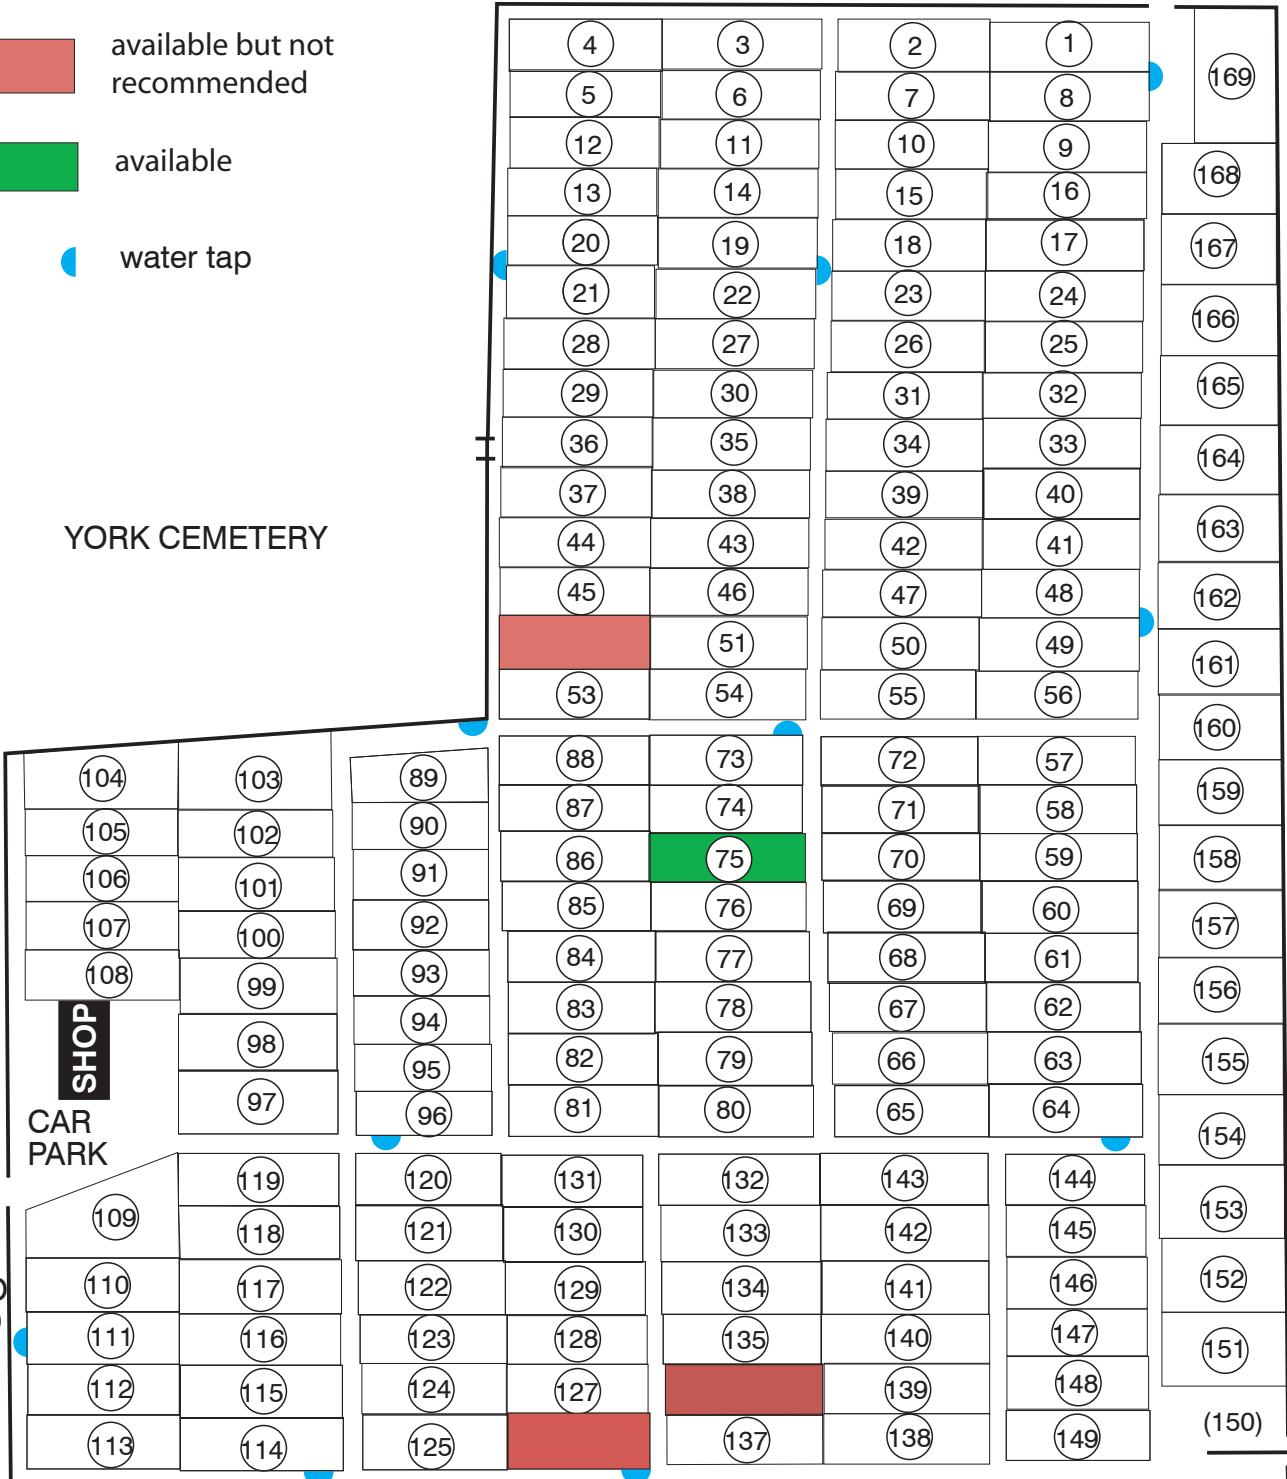

LOW MOOR ALLOTMENTS, WALMGATE STRAY

↑
TO
HESLINGTON
ROAD

-  available but not recommended
-  available
-  water tap

YORK CEMETERY

SHOP
CAR PARK

KILBURN
ROAD (TO
FULFORD
ROAD)

WALMGATE STRAY

→
TO
THE
UNIVERSITY