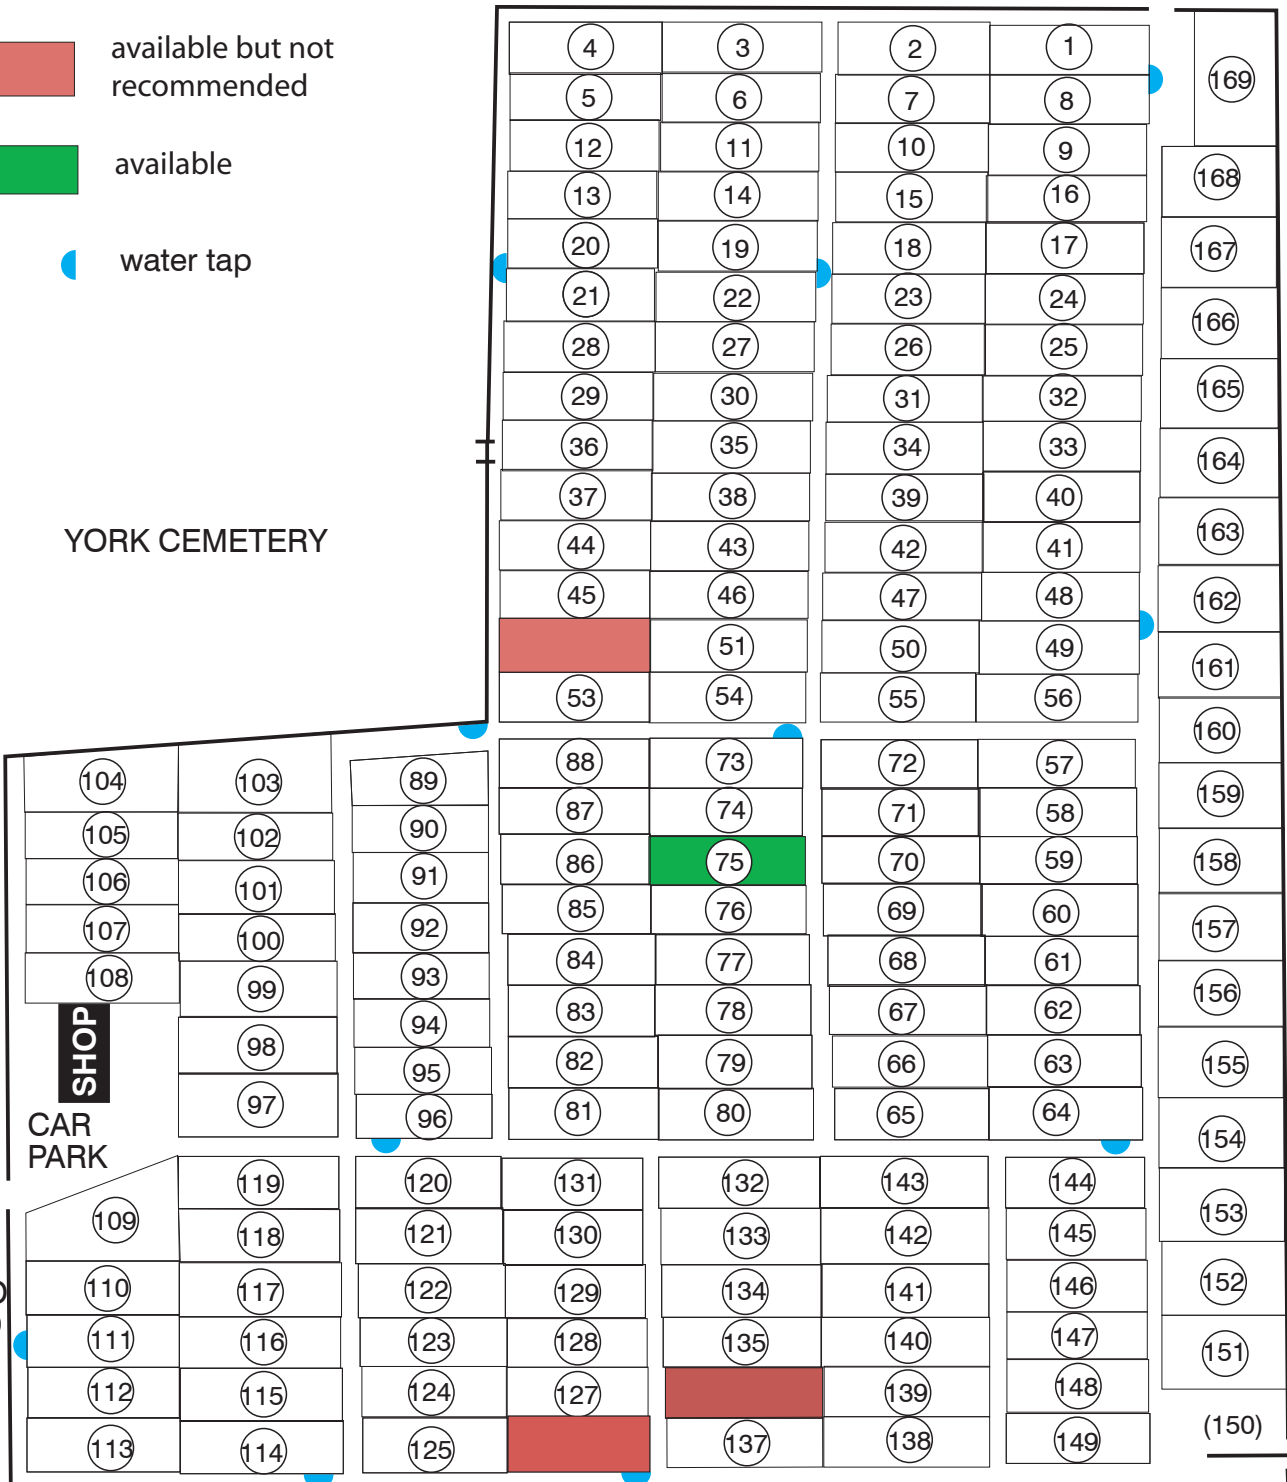

NORTH

LOW MOOR ALLOTMENTS, WALMGATE STRAY

↑
TO
HESLINGTON
ROAD

available but not recommended

available

water tap

YORK CEMETERY

SHOP

CAR PARK

KILBURN ROAD (TO FULFORD ROAD)

WALMGATE STRAY

↑
TO
THE
UNIVERSITY