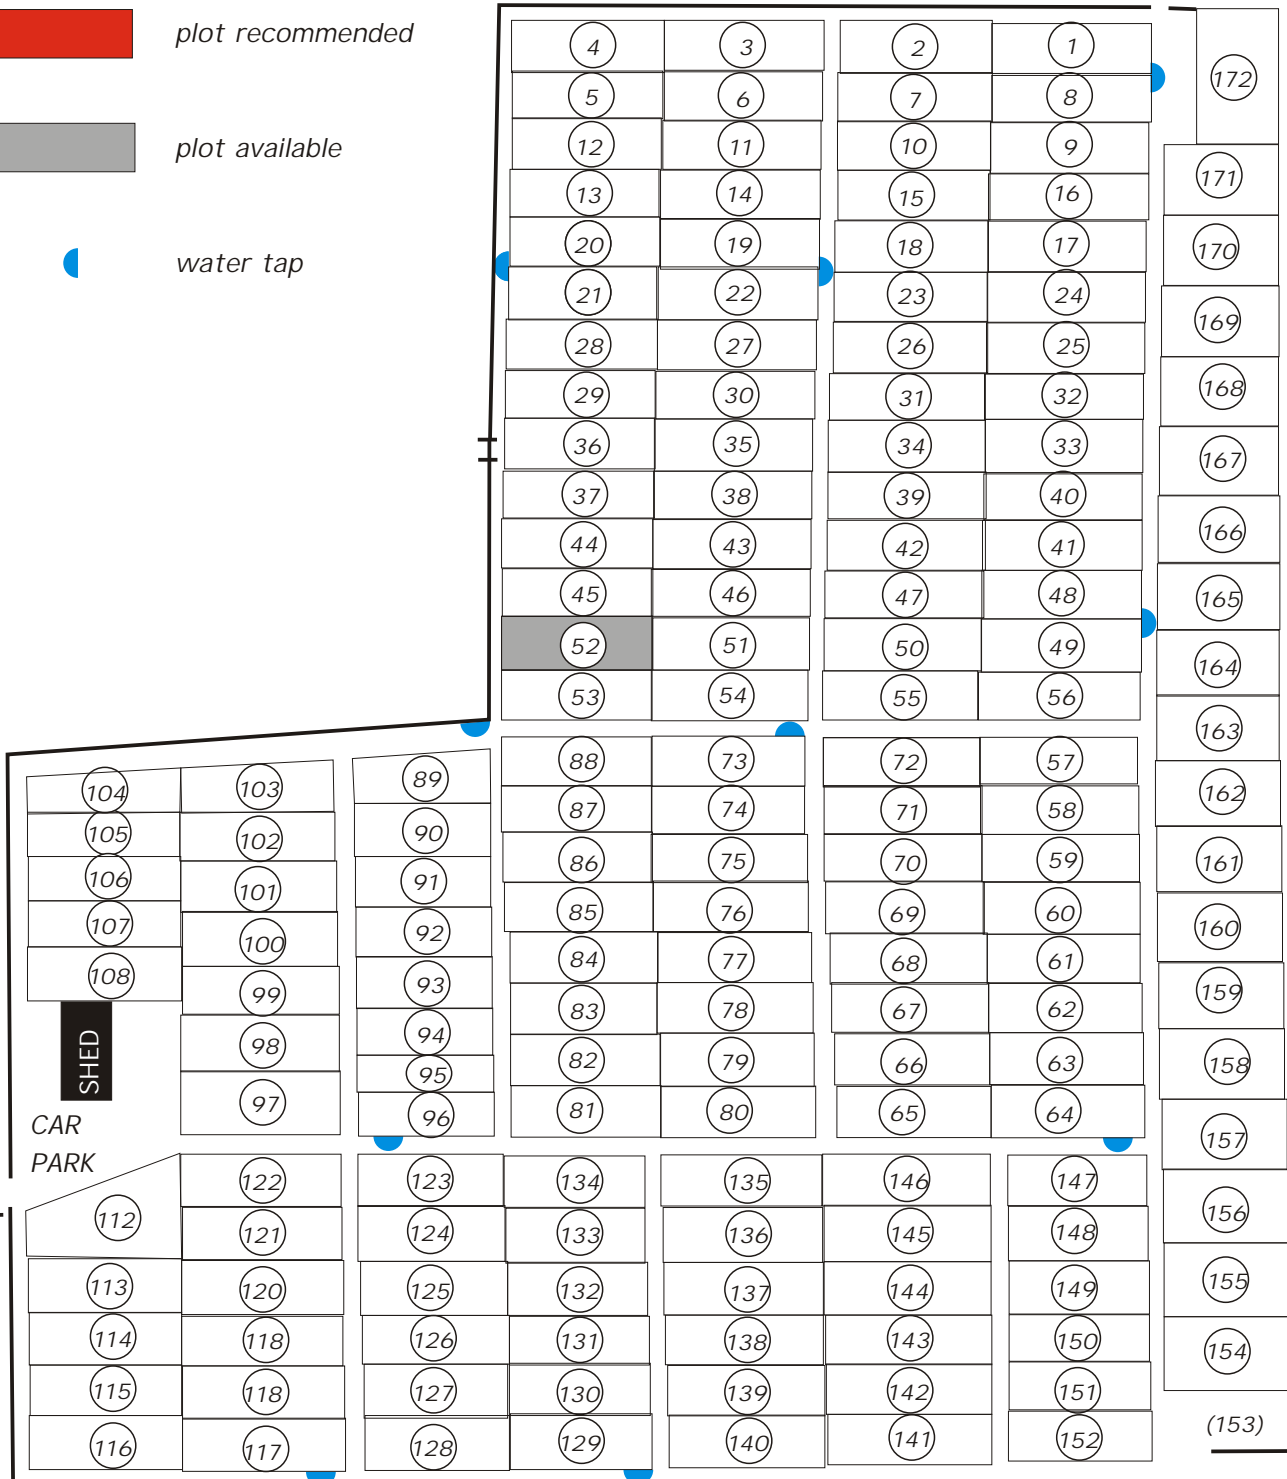

NORTH

LOW MOOR ALLOTMENTS

plots available 1 March 2004

YORK CEMETERY

↑
TO
HESLINGTON
ROAD

 plot recommended

 plot available

 water tap

KILBURN ROAD

SHED
CAR PARK

→
TO
THE
UNIVERSITY