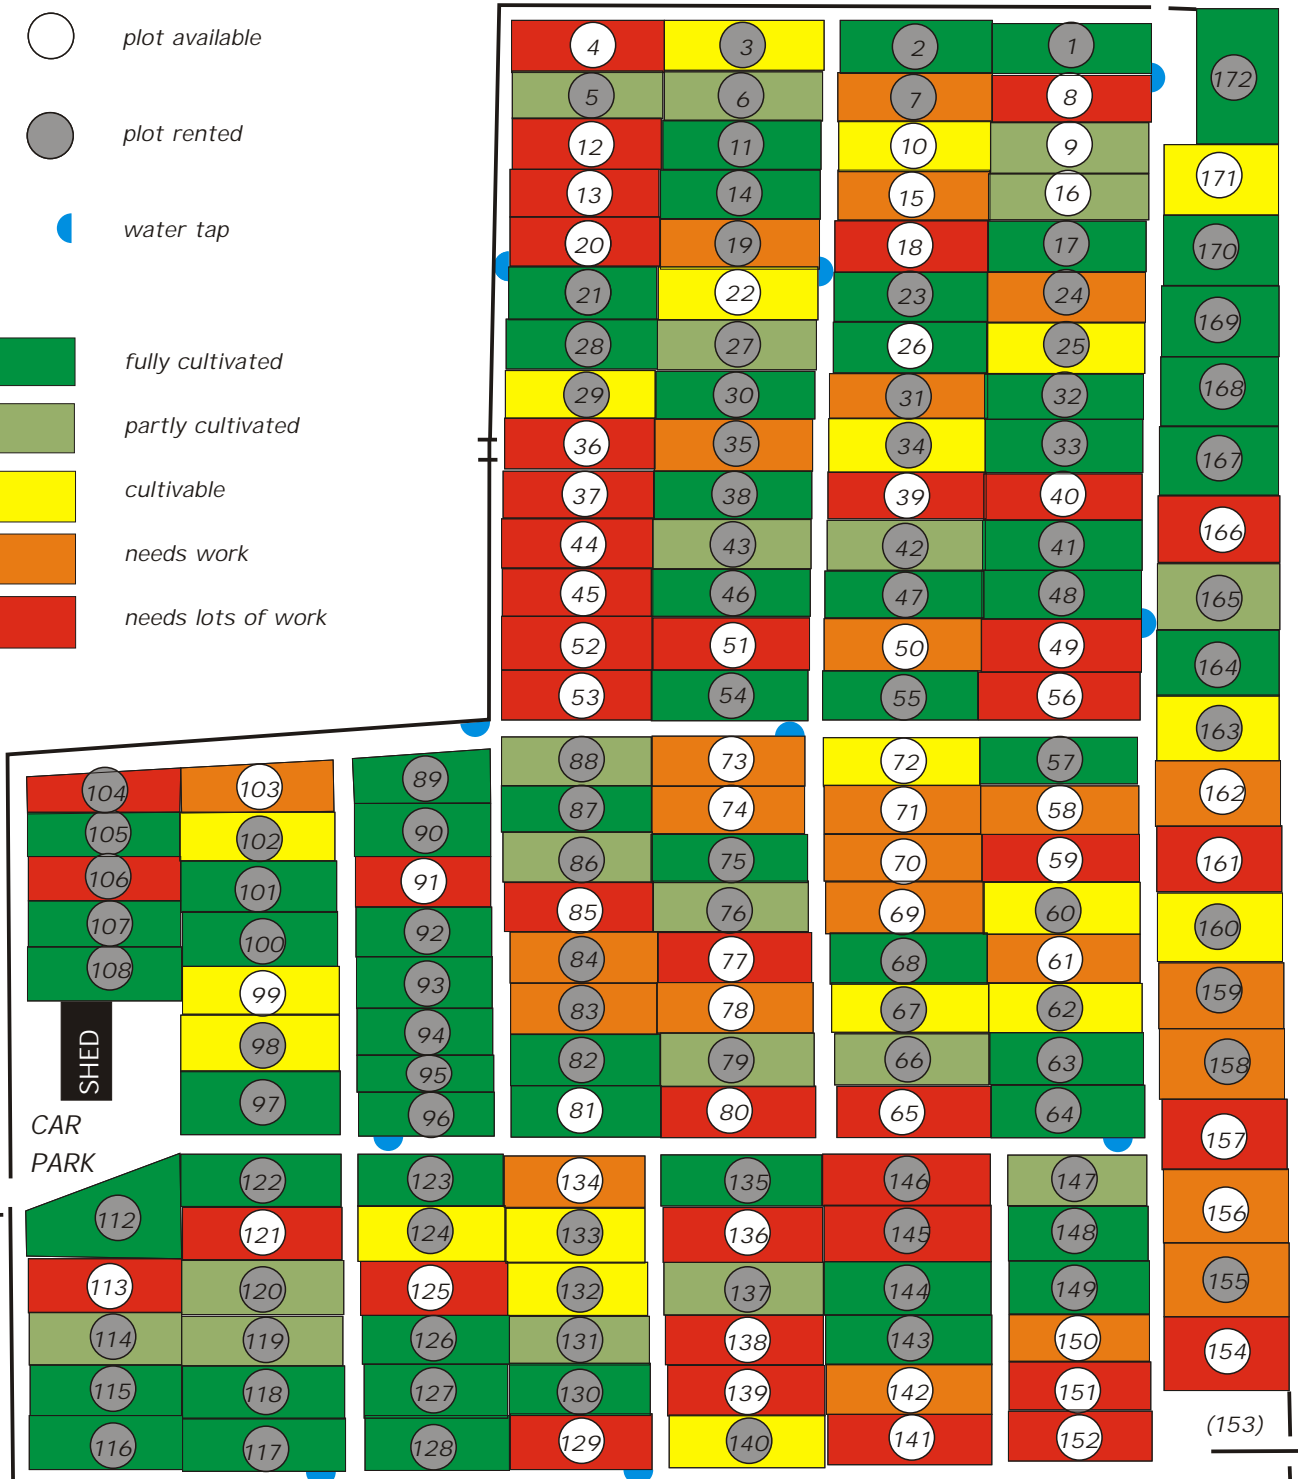

NORTH

LOW MOOR ALLOTMENTS

January 2003

YORK CEMETERY

↑
TO
HESLINGTON
ROAD

○ plot available

● plot rented

◐ water tap

■ fully cultivated

■ partly cultivated

■ cultivable

■ needs work

■ needs lots of work

→
TO
THE
UNIVERSITY